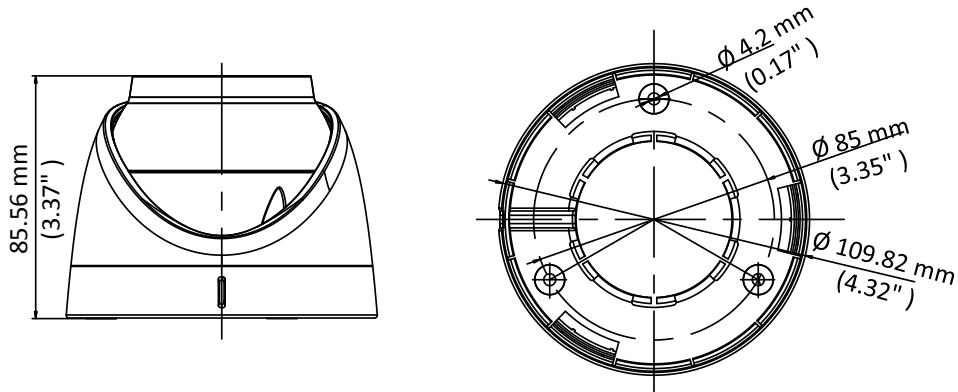

Order Model

DS-2CE72DFT-F

Dimension